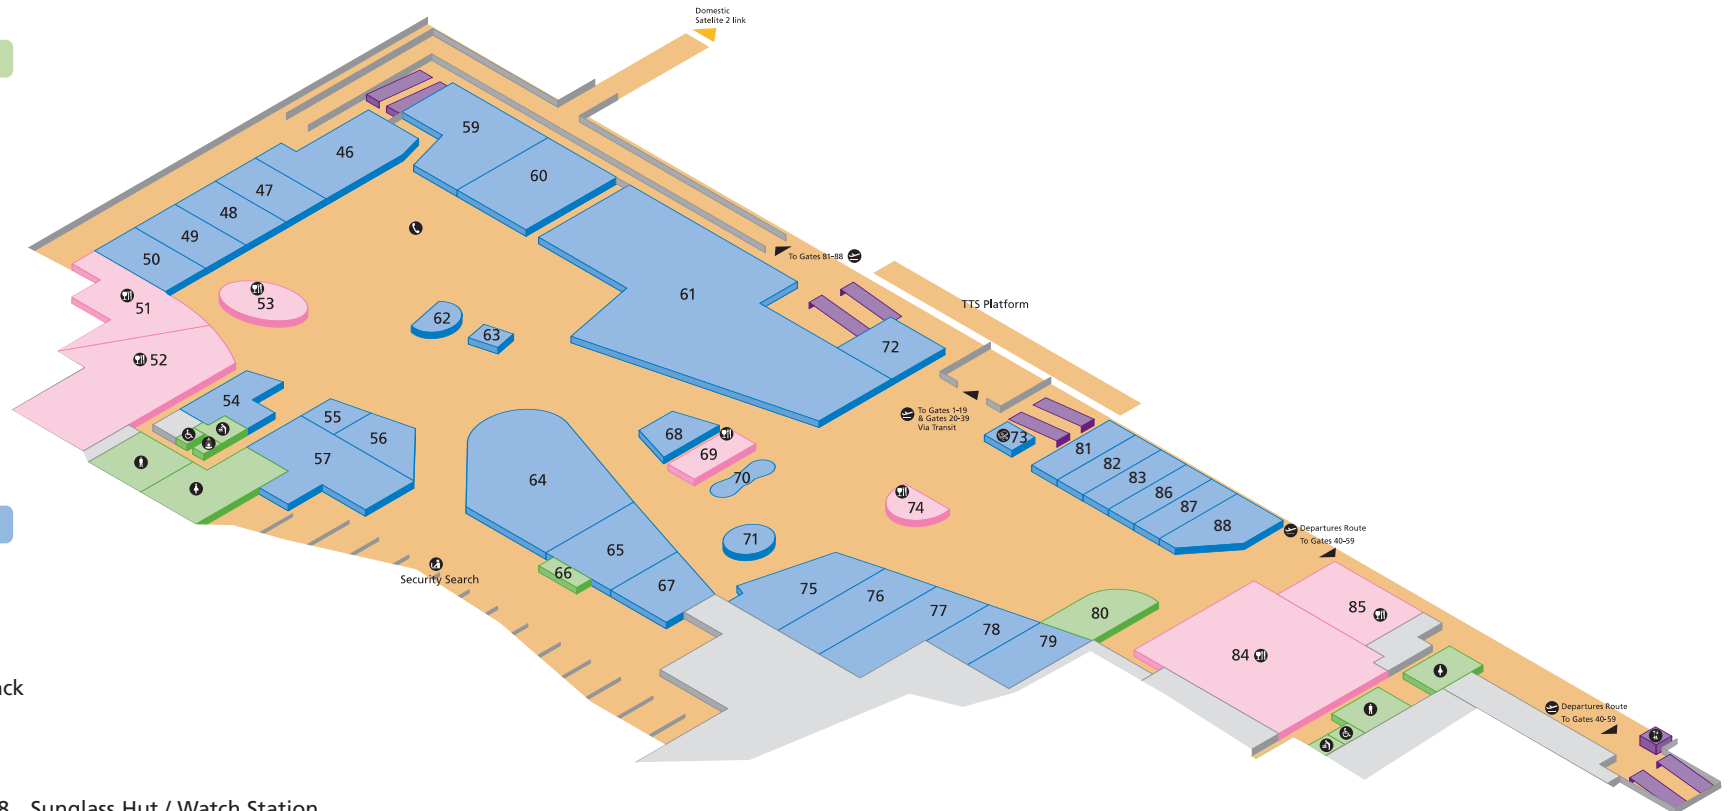

Check in & domestic arrivals

- Public areas
- Passenger areas

Services

- Accessible toilet
- Babycare
- Baggage reclaim
- Bureau de change
- Car hire
- Check-in
- Departures
- Lift
- Passport control
- Prayer room
- Restaurant / Café
- Security
- Telephone
- Toilet men
- Toilet women
- 1 Et-AI Office
- 3 Cash machine
- 6 Left luggage
- 7 Outsized baggage
- 8 Tour operators desk
- 11 Special needs desk
- 32 Avis car hire
- 33 Budget car hire
- 34 Hertz car hire
- 35 Europcar car hire

- 31 ICE
- 36 WHSmith
- 58 Past Times

International departure lounge

- Public areas
- Passenger areas

Services

- Accessible toilet
- Babycare
- Bureau de change
- Departures
- Lift
- Restaurant / Café
- Security
- Showers
- Telephone
- Toilet men
- Toilet women
- 66 VAT refund
- 80 Hamleys Play area

International arrivals

- Public areas
- Passenger areas

Services

- Accessible toilet
- Babycare
- Baggage reclaim
- Bureau de change
- Customs
- Lift
- Passport control
- Restaurant / Café
- Showers
- Taxi
- Telephone
- Toilet men
- Toilet women
- 38 National car hire
- 39 Air Links desk
- 40 Stansted Express
- 42 Hotel reservations desk
- 45 Shopping collection point
- 87 Baggage enquiry desk