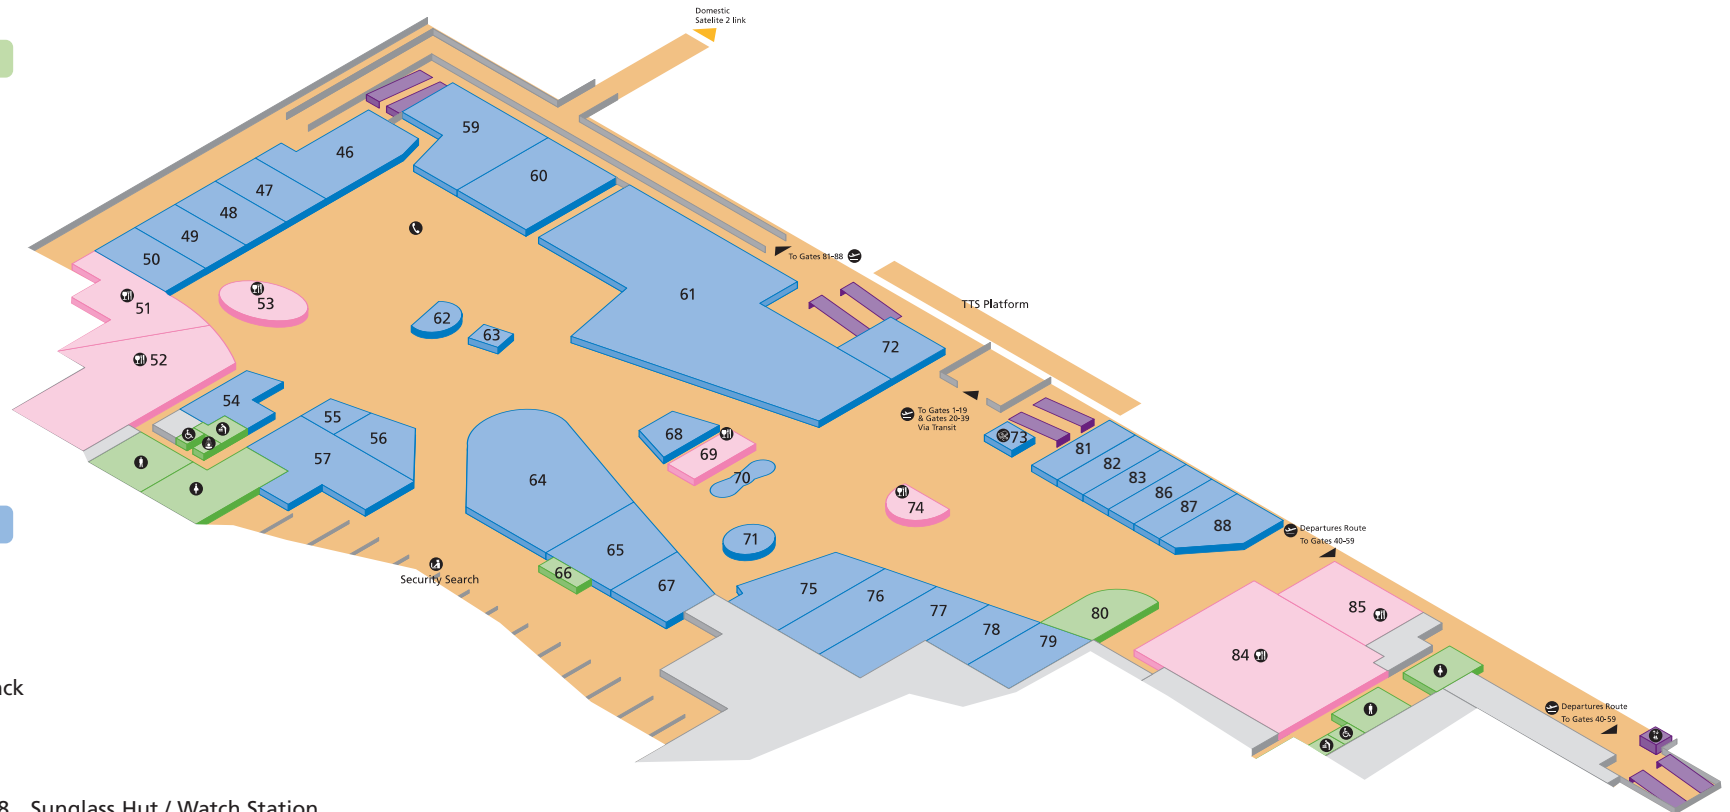

Check in & domestic arrivals

- Public areas
- Passenger areas

Services

- Accessible toilet
- Babycare
- Baggage reclaim
- Bureau de change
- Car hire
- Check-in
- Departures
- Lift
- Passport control
- Prayer room
- Restaurant / Café
- Security
- Telephone
- Toilet men
- Toilet women
- 1 Et-AI Office
- 3 Cash machine
- 6 Left luggage
- 7 Outsize baggage
- 8 Tour operators desk
- 11 Special needs desk
- 32 Avis car hire
- 33 Budget car hire
- 34 Hertz car hire
- 35 Europcar car hire

- 31 ICE
- 36 WHSmith
- 58 Past Times

International departure lounge

- Public areas
- Passenger areas

Services

- Accessible toilet
- Babycare
- Bureau de change
- Departures
- Lift
- Restaurant / Café
- Security
- Showers
- Telephone
- Toilet men
- Toilet women
- 66 VAT refund
- 80 Hamleys Play area

International arrivals

- Public areas
- Passenger areas

Services

- Accessible toilet
- Babycare
- Baggage reclaim
- Bureau de change
- Customs
- Lift
- Passport control
- Restaurant / Café
- Showers
- Taxi
- Telephone
- Toilet men
- Toilet women
- 38 National car hire
- 39 Air Links desk
- 40 Stansted Express
- 42 Hotel reservations desk
- 45 Shopping collection point
- 87 Baggage enquiry desk